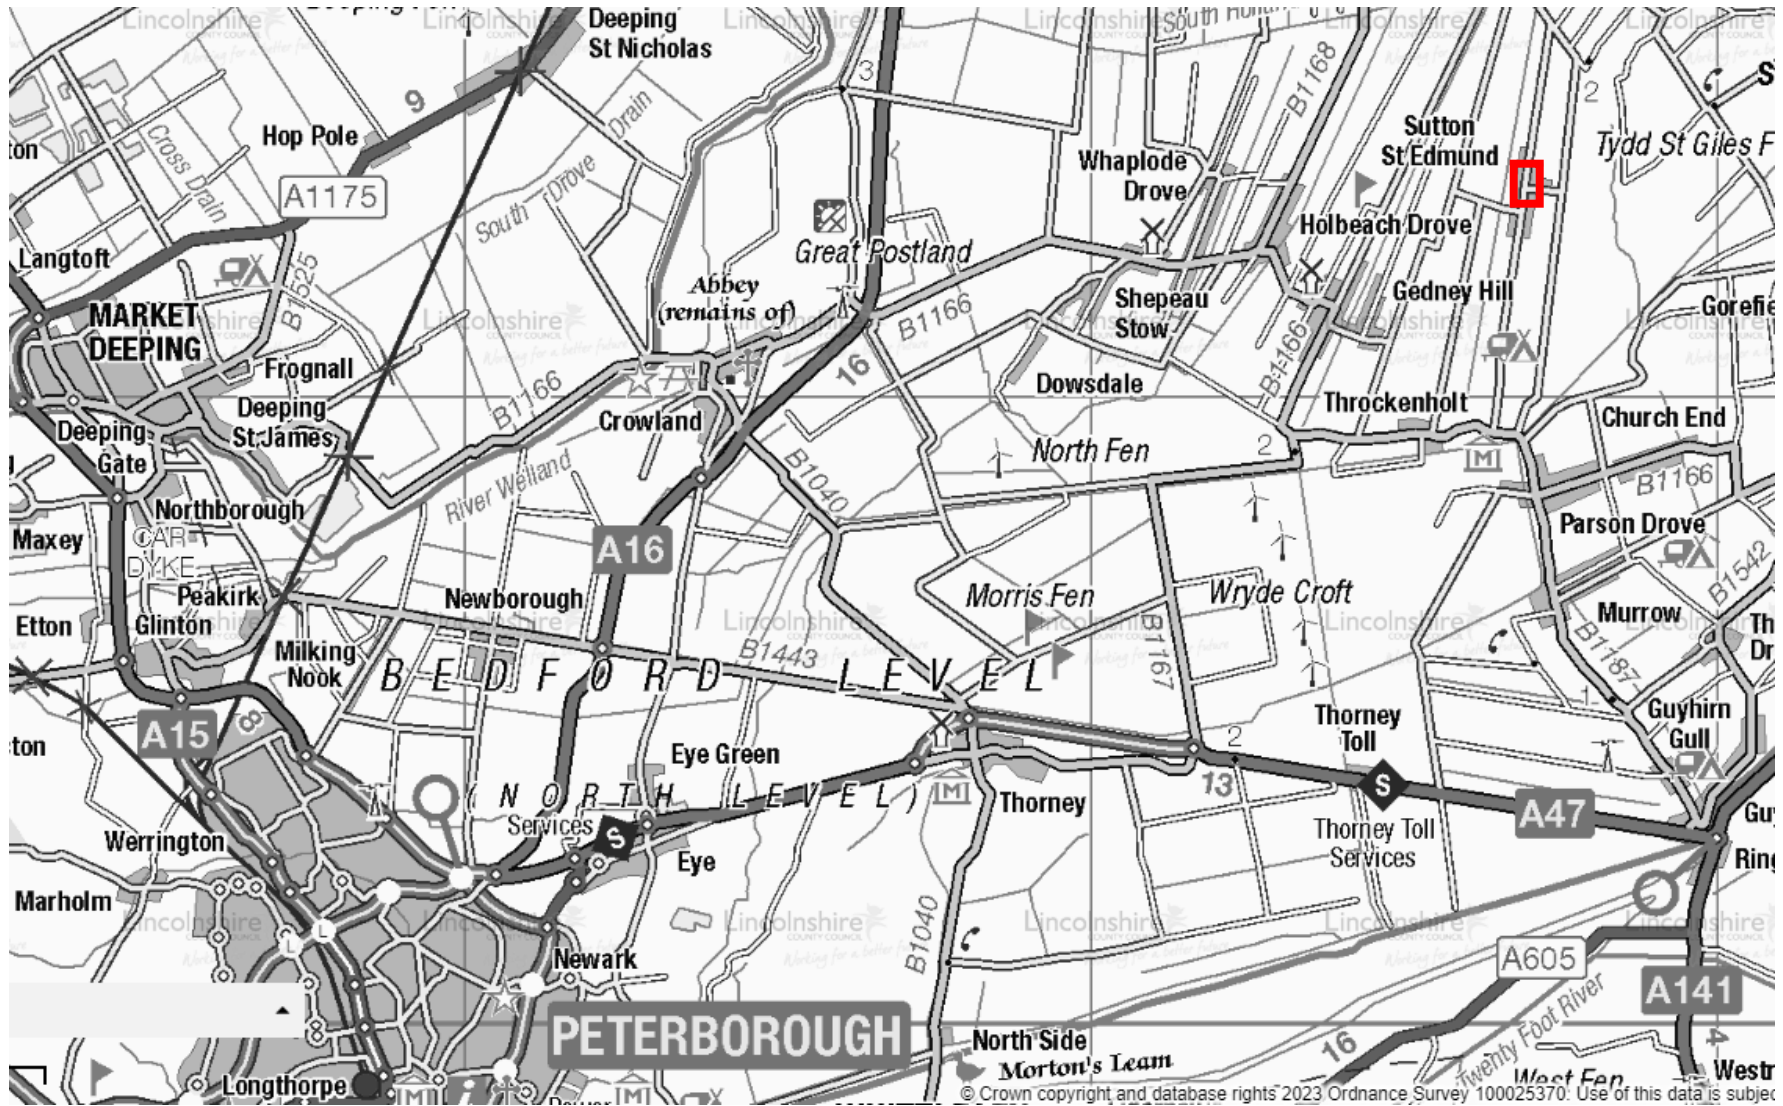

APPENDIX A : Sutton St Edmund, Broadgate and Cross Road – proposed 30mph speed limit

This page is intentionally left blank